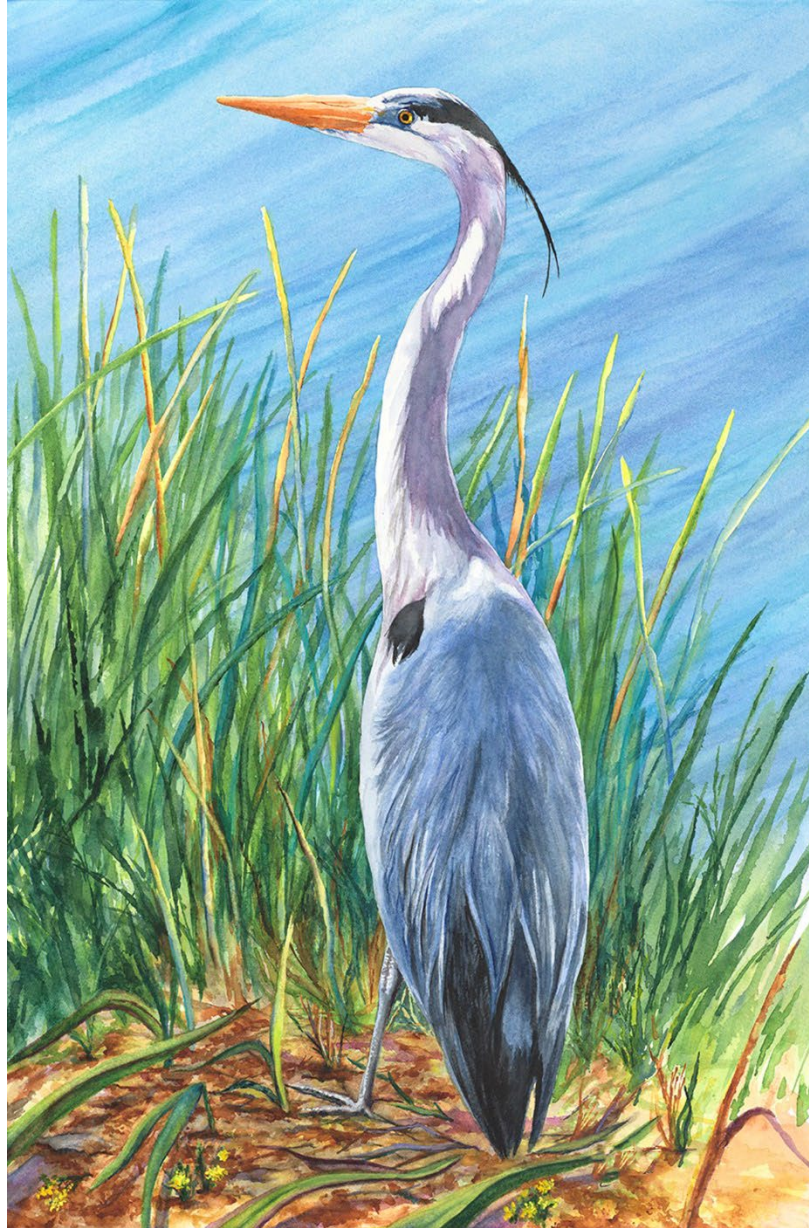

"Dune Buddies"
Joan Fabbri
Watercolor on Paper
Image 16" x 12"
Framed 22" x 18.5"
\$550

“Splendor in the Grass”

Joan Fabbri, DWS
Watercolor on Paper
Image 14.25” x 21.5”
Framed 21” x 28.5”
\$695