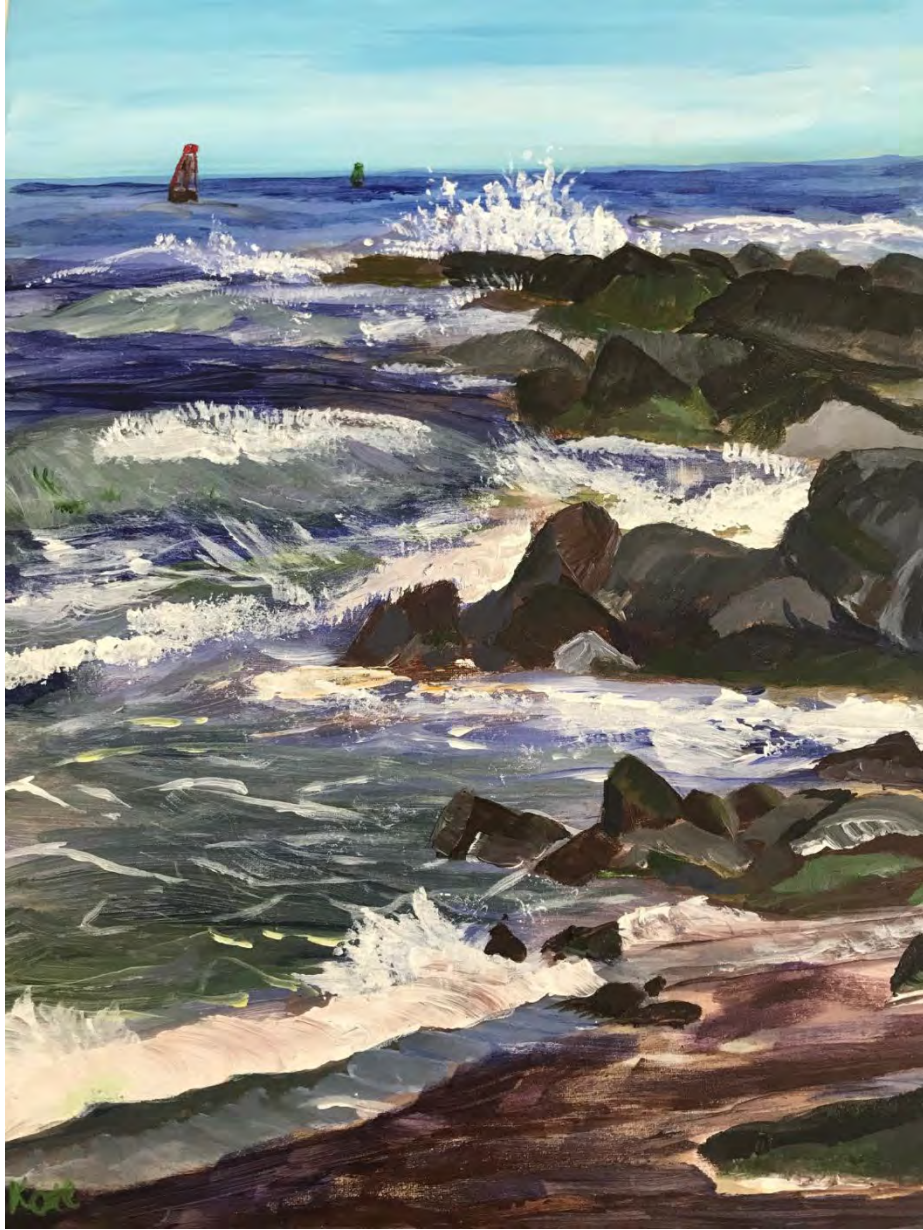

*"Roses"*  
Kathleen Ott  
Image 11" x 14"  
Framed 16" x 20"  
\$250

*"Indian River Inlet"*  
Kathleen Ott  
Acrylic on Canvas Board  
Image 11" x 14"  
Framed 14" x 17"  
\$200