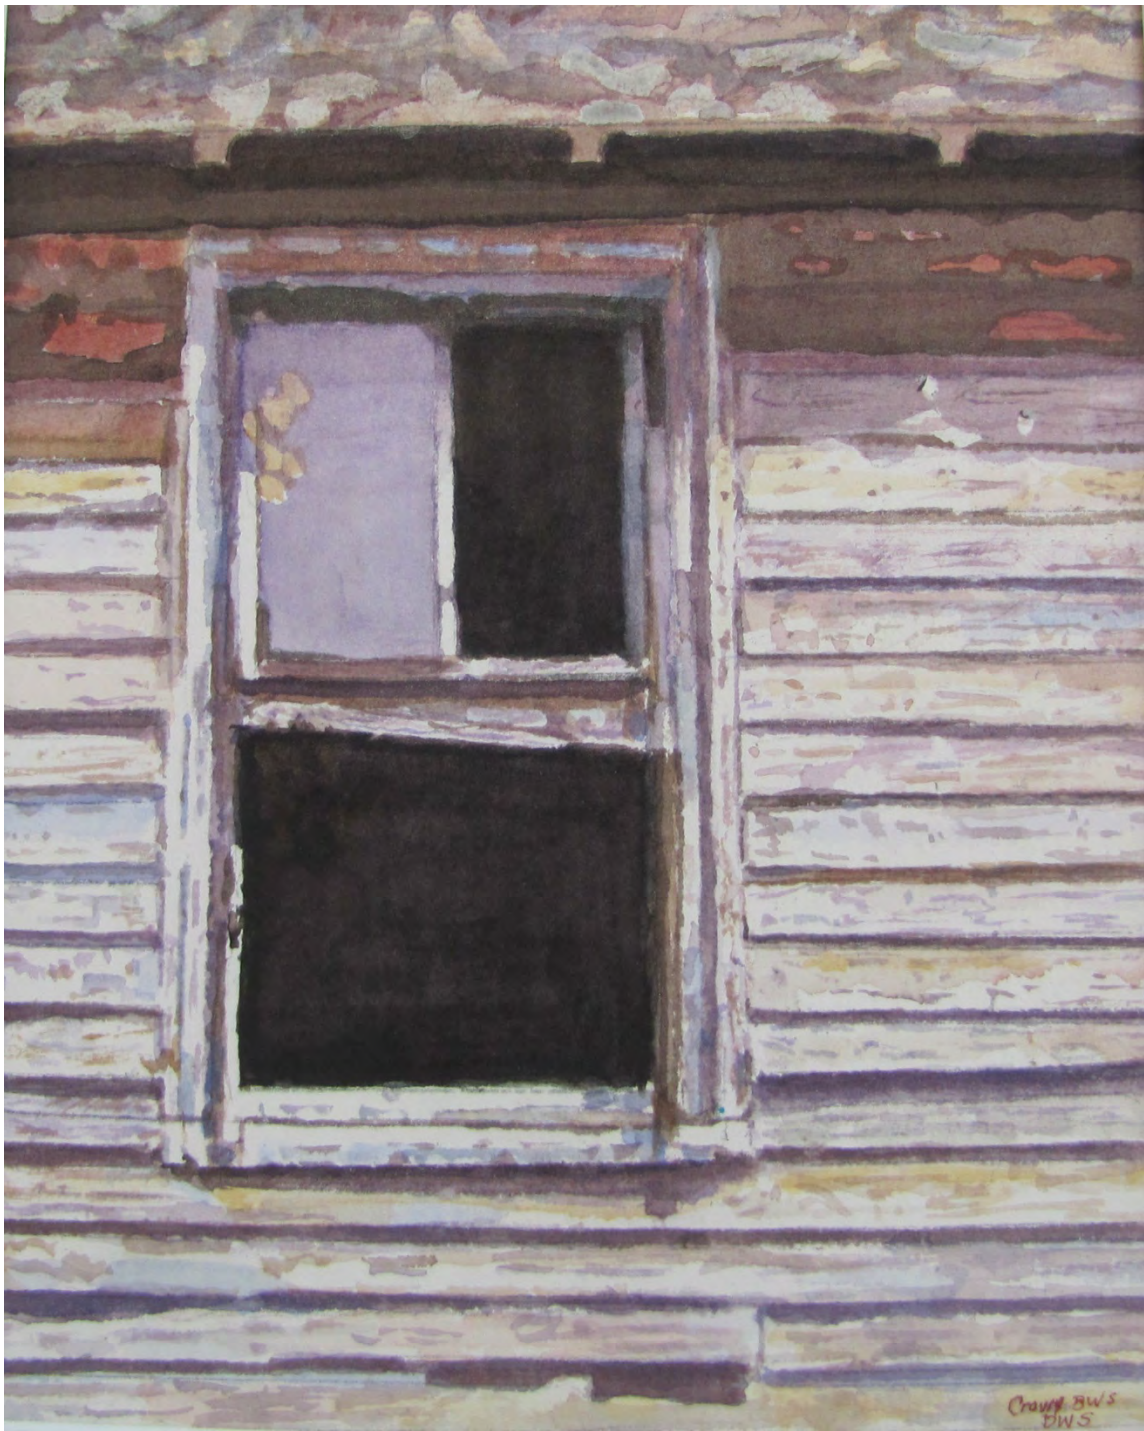

"Paeonia"
Anne Crown Cyr
Watercolor
Image 14" x 12.5"
20" x 18.5"
\$550

"Abandoned"
Anne Crown Cyr
Watercolor
Image 7.5" x 9.5"
Framed 13" x 15"
\$485

"Trash or Treasure"
Anne Crown Cyr
Watercolor
Image 13.5" x 10.5"
Framed 21" x 17"
\$550