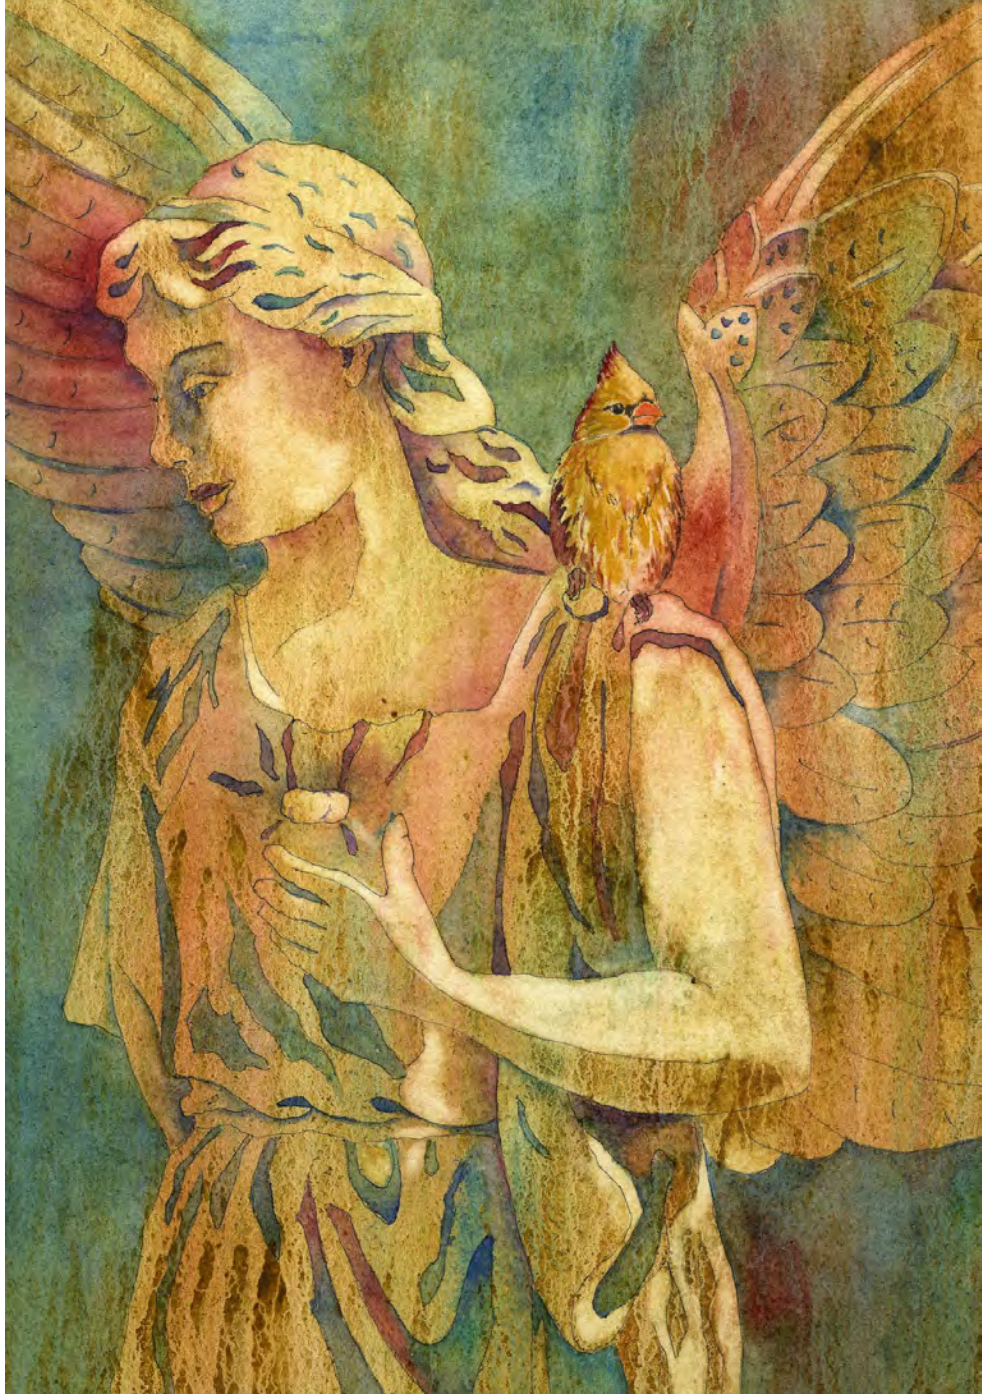

*"Classic Cardinal"*

Ellen Lawler

Watercolor and Micron Pen

Image 11.5" x 15"

Framed 17.5" x 21.5"

\$300

*"Lillian's Bouquet"*  
Ellen Lawler  
Watercolor  
Image 11" x 7"  
Framed 16" x 13"  
\$200

*"Two Ladies"*

Ellen Lawler

Watercolor and micron pen

Image 7.5" x 10.5"

Framed 12" x 15"

\$200